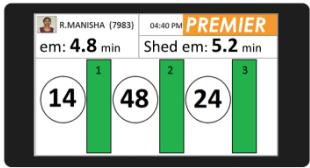

iQ
intelligent QUALITY

Patrol as you wish

Highly convenient to patrol in spinning mills. Suitable for Ring frame operators, maintenance persons and supervisors

Ultimo Data Integrated

Ultimo data integrated through Wi-Fi TAB. Helps Ring frame operator to monitor breaks and prioritise patrolling